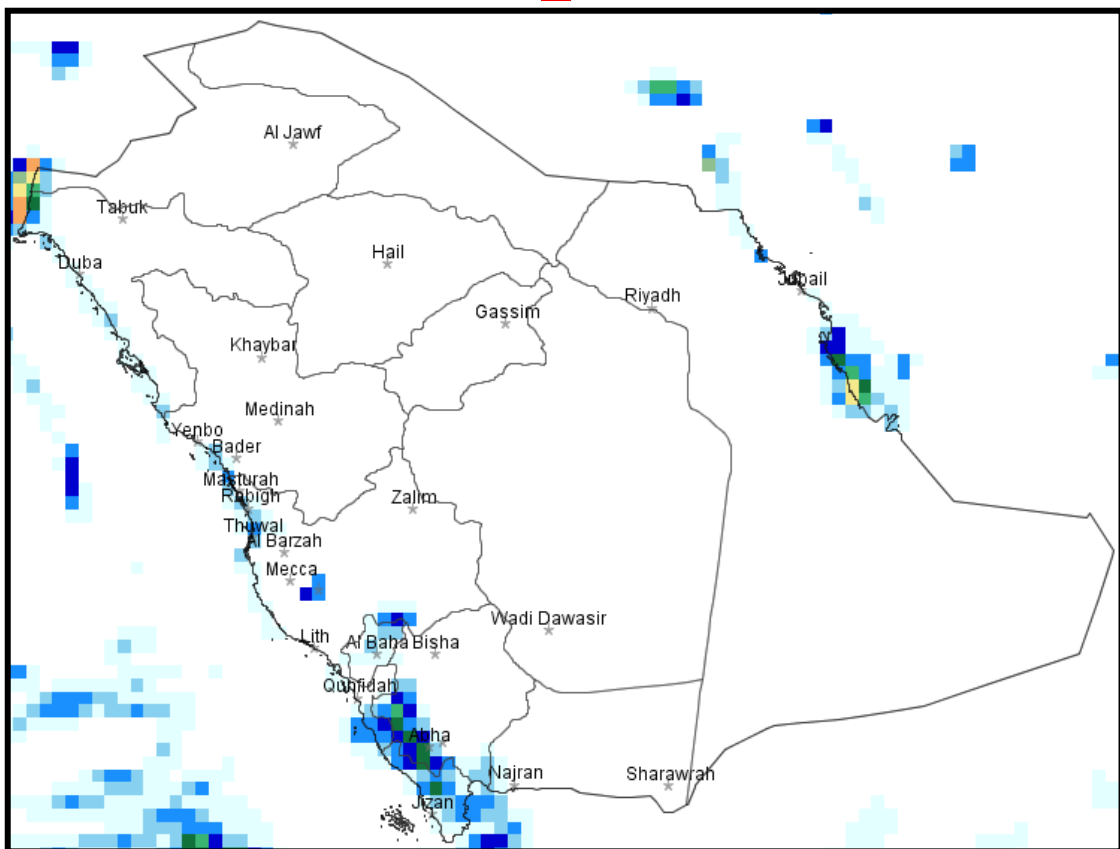

LocustJeddah

Nclcr Agriculture

Introduction :

The DL situation remains calm during the month of June 2016 in Saudi Arabia due to high temperature and drought.

Weather and ecology :

Temperatures too high in most regions of the Kingdom, the highest degree 49^o C was recorded in Makkah, the lower degree 29 °C was recorded in Abha.

The rainfall recorded in Asir, Taif, Abha and Jazan regions .

Rain fall1_10 6 2016

We recorded rains in winter breeding area

Forecasting :

No records of locust activity in the most of breeding areas in KSA, continually calm are expected, particularly in temperature increasing. We could receive some groups or swarms of locusts are coming from Yemen.

DL situation in neighboring countries :

Oman: The Desert Locust situation continues to remain calm during June 2016.

Egypt: No reports received this month.

Sudan: No reports received this month.

Yemen: During June groups and swarms was seen in several places in Shabwah.